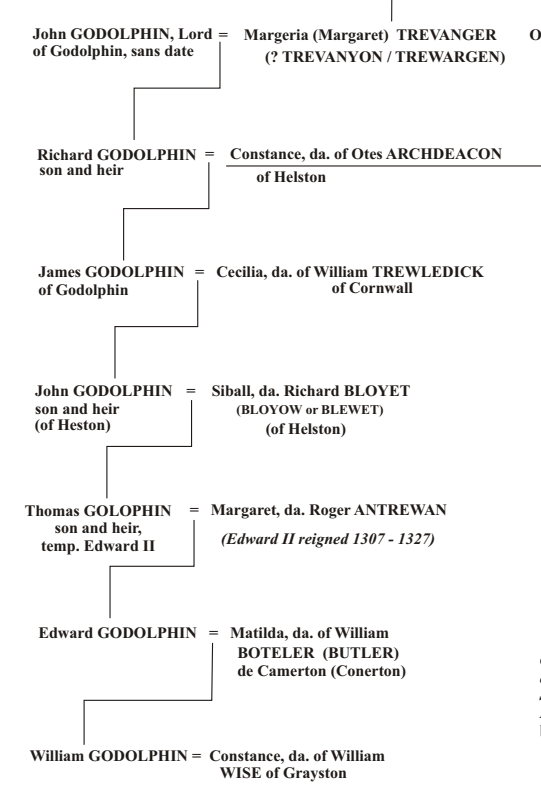

Son Thomas line continued at top of this page.