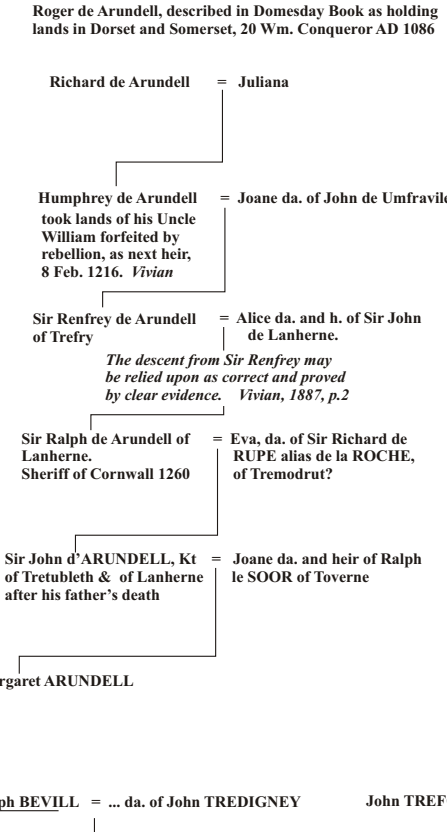

ARUNDELL de Lanherne

Arms - Sa. swallows Arg. :- 3, 2 and 1
Crest - a wolf passant Arg.