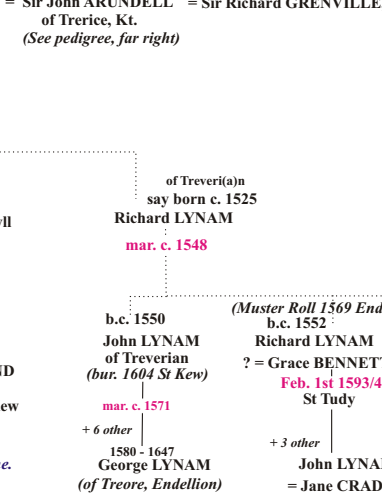

LYNAM Pedigree

Rated for £10 and £5 in the St Kew Subsidy 1521-3

Son John LYNAM continued in main outline.

PRIDEAUX continuation back to Lord Prideaux in Wm. Conqueror's time, see Vivian, 1887, p. 610