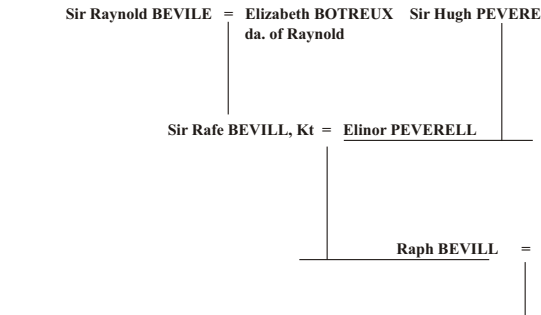

1066 TO THE RESTORATION OUTLINE (touching on the LYNAMS)

http://www.ardrosshouse.com/family.htm

BEVILL of GWARNACKE

Arms: Erm. a Bull passant Sa.

ENGLISH REGNAL YEARS	
William I	1066 - 1087
William II	1087 - 1100
Henry I	1100 - 1135
Stephen	1135 - 1154
Henry II	1154 - 1189
Richard I	1189 - 1199
John	1199 - 1216
Henry III	1216 - 1272
Edward I	1272 - 1307
Edward II	1307 - 1327
Edward III	1327 - 1377
Richard II	1377 - 1399
Henry IV	1399 - 1413
Henry V	1413 - 1422
Henry VI	1422 - 1461
Edward IV	1461 - 1470
Henry VI	1470 - 1471
Edward IV	1471 - 1483
Edward V	1483
Richard III	1483 - 1485
Henry VII	1485 - 1509
Henry VIII	1509 - 1547
Edward VI	1547 - 1553
Mary I	1553 - 1558
Elizabeth I	1558 - 1603
James I	1603 - 1625
Charles I	1625 - 1649
Commonwealth	1649 - 1660

GODOLPHIN Pedigree

ARMS:- Sa. a double-headed eagle displayed Arg. between three fleurs-de-lis Or. (5 generations as per College of Arms, then as per 1620 Visitation)