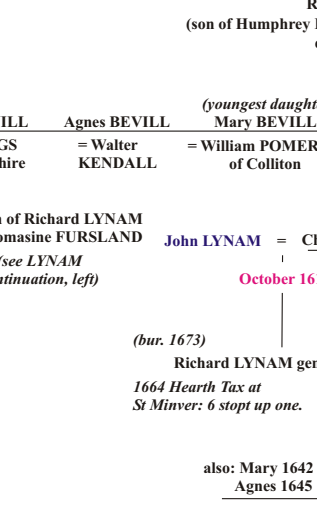

17 GENERATIONS OF PRIDEAUX of Padstow - not shown.
13 GENERATIONS OF BEVILLE
11 GENERATIONS OF GODOLPHIN
ARUNDELL OF LANHERNE
ARUNDELL OF TRERICE
7 GENERATIONS OF LYNAM

George Thomas William Joane Hugh Richard Elizabeth Charles