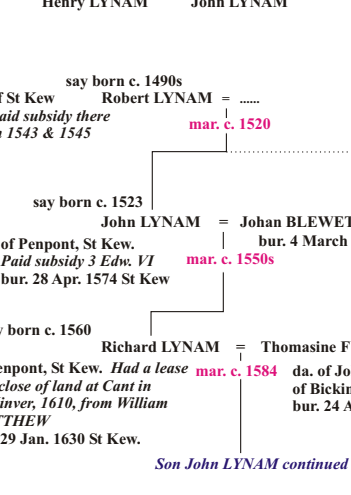

LYNAM Pedigree

Rated for £10 and £5 in the St Kew Subsidy 1521-3

Son John LYNAM continued in main outline.

PRIDEAUX continuation back to Lord Prideaux in Wm. Conqueror's time, see Vivian, 1887, p. 610