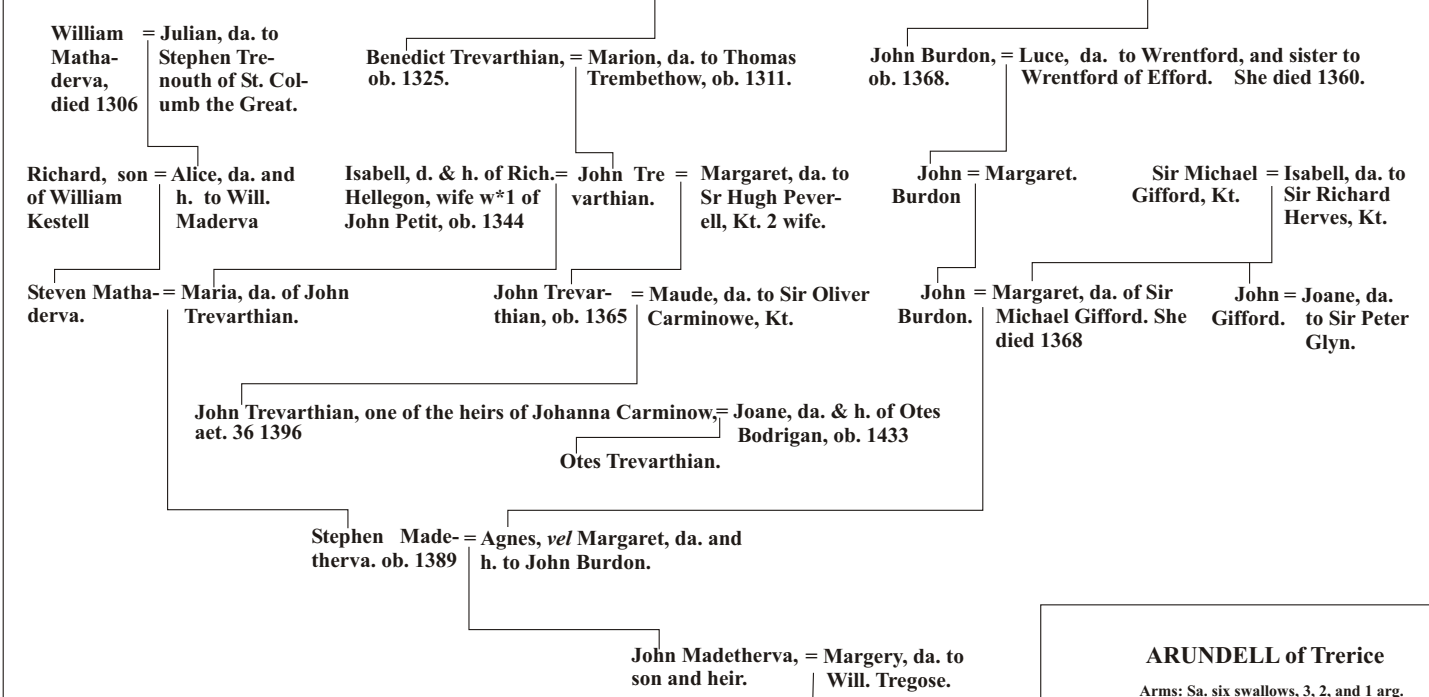

THE VISITATIONS OF CORNWALL The Herald's Visitations of 1530, 1573 & 1620 with additions by L-C J. L. Vivian 1887

Much of the information on this page comes from this work. The section here enclosed is reproduced exactly as set out on page 31.

ARUNDELL of Trerice

Arms: Sa. six swallows, 3, 2, and 1 arg.

for continuation back see Vivian, 1887, page 11