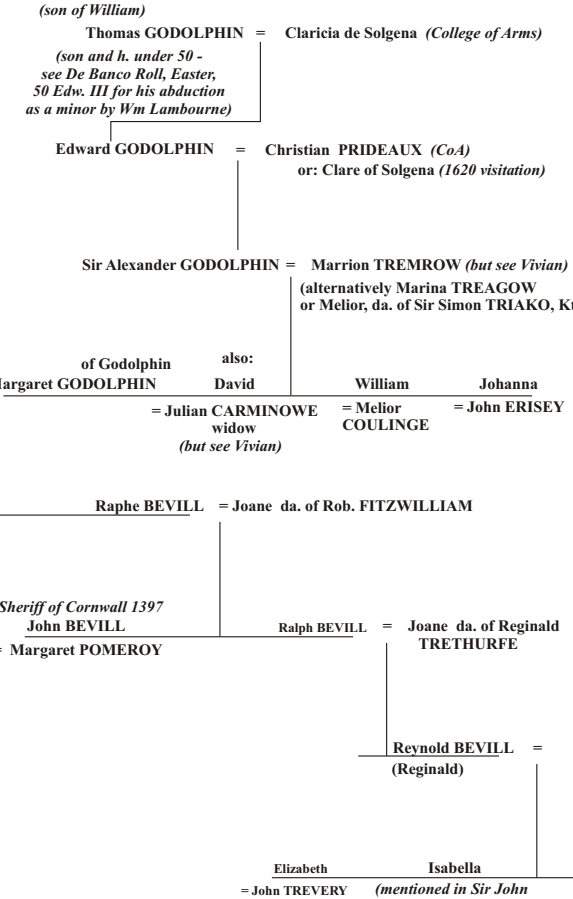

GODOLPHIN line is continued upward below.