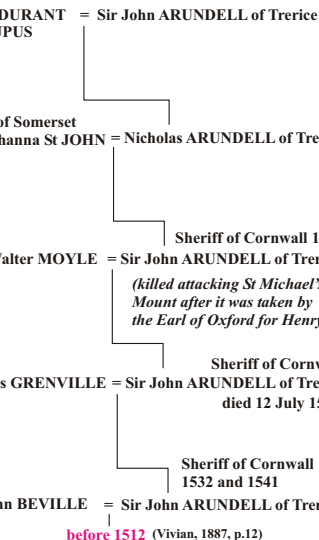

1066 TO THE RESTORATION OUTLINE (touching on the LYNAMS)

http://www.ardrosshouse.com/family.htm

BEVILL of GWARNACKE

Arms: Erm. a Bull passant Sa.

ENGLISH REGNAL YEARS	
William I	1066 - 1087
William II	1087 - 1100
Henry I	1100 - 1135
Stephen	1135 - 1154
Henry II	1154 - 1189
Richard I	1189 - 1199
John	1199 - 1216
Henry III	1216 - 1272
Edward I	1272 - 1307
Edward II	1307 - 1327
Edward III	1327 - 1377
Richard II	1377 - 1399
Henry IV	1399 - 1413
Henry V	1413 - 1422
Henry VI	1422 - 1461
Edward IV	1461 - 1470
Henry VI	1470 - 1471
Edward IV	1471 - 1483
Edward V	1483
Richard III	1483 - 1485
Henry VII	1485 - 1509
Henry VIII	1509 - 1547
Edward VI	1547 - 1553
Mary I	1553 - 1558
Elizabeth I	1558 - 1603
James I	1603 - 1625
Charles I	1625 - 1649
Commonwealth	1649 - 1660

GODOLPHIN Pedigree

ARMS:- Sa. a double-headed eagle displayed Arg. between three fleurs-de-lis Or. (5 generations as per College of Arms, then as per 1620 Visitation)

Son Thomas line continued at top of this page.

GODOLPHIN line is continued upward below.

ARUNDELL de Lanherne

Arms - Sa. swallows Arg. :- 3, 2 and 1
Crest - a wolf passant Arg.

THE VISITATIONS OF CORNWALL The Herald's Visitations of 1530, 1573 & 1620 with additions by L-C J. L. Vivian 1887

Much of the information on this page comes from this work. The section here enclosed is reproduced exactly as set out on page 31.

ARUNDELL of Trerice

Arms: Sa. six swallows, 3, 2, and 1 arg.

for continuation back see Vivian, 1887, page 11

LYNAM Pedigree

Rated for £10 and £5 in the St Kew Subsidy 1521-3

Son John LYNAM continued in main outline.

PRIDEAUX continuation back to Lord Prideaux in Wm. Conqueror's time, see Vivian, 1887, p. 610

17 GENERATIONS OF PRIDEAUX of Padstow - not shown.
13 GENERATIONS OF BEVILLE
11 GENERATIONS OF GODOLPHIN
ARUNDELL OF LANHERNE
ARUNDELL OF TRERICE
7 GENERATIONS OF LYNAM