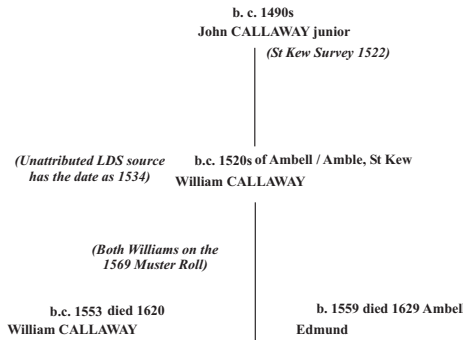

THE LINE FROM JOHN CALLAWAY b.c. 1450s TO CORDELIA CALLAWAY WHO MARRIED WILLIAM COCK AT ST KEW IN 1828.

http://www.ardrosshouse.com/family.htm

(John CALLAWAY senior)
(not included in the 1522 Survey, which included all males aged 16 - 60, so born before 1462)

Note: unplaced - Alice Callaway = James WEBBER, Ap. 20th 1631 (BT)

Note: unplaced - Anne Callaway = Richard Webber, Sep. 14th 1652

Note: unplaced - Elizabeth = William KEMPTHORN
March 30th 1822
St Endellion